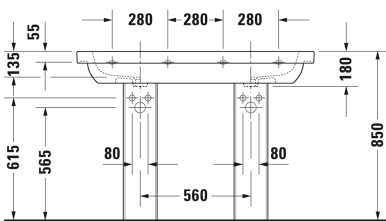

D-Code Double washbasin, double furniture washbasin #
 03481200002 / 03481200302 / 03481200602

| < 1200 mm > |

Double washbasin, double furniture washbasin	Dimension	Weight	Order number
with overflow, with tap platform, underneath glazed, 1200 mm			
Colors			
00 White Alpin			
Variant			
●	1200 x 490 mm	36.100 kilogram	03481200002
● ● ●	1200 x 490 mm	36.100 kilogram	03481200302
☒	1200 x 490 mm	36.100 kilogram	03481200602
Infobox			
For mounting ceramics larger than 1200mm two sets of fixings #6951000000 are required			
Accessory			
Towel rail square tube 14 mm	1150 mm	0.800 kilogram	003033
Space saving siphon	1 1/4" mm	0.400 kilogram	005076
Suitable products			
Siphon cover for # 231065, 231060, 231055, 034265, 034285, 034210, 034812,			085718
Pedestal for # 231065, 231060, 231055, 034265, 034285, 034210, 034812,			086327
Vanity unit wall-mounted 1 pull-out compartment, for D-Code # 034812, 1150 x 455 mm	1150 x 455 mm		KT6669

All drawings contain the necessary measurements which are subject to standard tolerances. They are stated in mm and are non-binding. Exact measurements, in particular for customised installation scenarios, can only be taken from the finished ceramic piece.