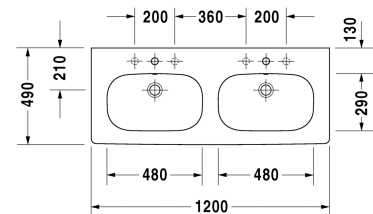

D-Code Double washbasin, double furniture washbasin #
 03481200002 / 03481200302 / 03481200602

| < 1200 mm > |

Double washbasin, double furniture washbasin	Dimension	Weight	Order number
with overflow, with tap platform, underneath glazed, 1200 mm			
Colors			
00 White Alpin			
Variant			
●	1200 x 490 mm	36.100 kilogram	03481200002
● ● ●	1200 x 490 mm	36.100 kilogram	03481200302
☒	1200 x 490 mm	36.100 kilogram	03481200602
Infobox			
For mounting ceramics larger than 1200mm two sets of fixings #6951000000 are required			
Accessory			
Towel rail square tube 14 mm	1150 mm	0.800 kilogram	003033
Space saving siphon	1 1/4" mm	0.400 kilogram	005076
Suitable products			
Siphon cover for # 231065, 231060, 231055, 034265, 034285, 034210, 034812,			085718
Pedestal for # 231065, 231060, 231055, 034265, 034285, 034210, 034812,			086327
Vanity unit wall-mounted 1 pull-out compartment, for D-Code # 034812, 1150 x 455 mm	1150 x 455 mm		KT6669

All drawings contain the necessary measurements which are subject to standard tolerances. They are stated in mm and are non-binding. Exact measurements, in particular for customised installation scenarios, can only be taken from the finished ceramic piece.