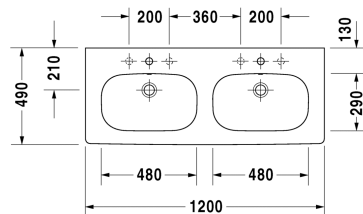

D-Code Double washbasin, double furniture washbasin #
 03481200002 / 03481200302 / 03481200602

| < 1200 mm > |

Double washbasin, double furniture washbasin	Dimension	Weight	Order number
with overflow, with tap platform, underneath glazed, 1200 mm			
Colors			
00 White Alpin			
Variant			
●	1200 x 490 mm	36.100 kilogram	03481200002
● ● ●	1200 x 490 mm	36.100 kilogram	03481200302
☒	1200 x 490 mm	36.100 kilogram	03481200602
Infobox			
For mounting ceramics larger than 1200mm two sets of fixings #6951000000 are required			
Accessory			
Towel rail square tube 14 mm	1150 mm	0.800 kilogram	003033
Space saving siphon	1 1/4" mm	0.400 kilogram	005076
Suitable products			
Siphon cover for # 231065, 231060, 231055, 034265, 034285, 034210, 034812,			085718
Pedestal for # 231065, 231060, 231055, 034265, 034285, 034210, 034812,			086327
Vanity unit wall-mounted 1 pull-out compartment, for D-Code # 034812, 1150 x 455 mm	1150 x 455 mm		KT6669

All drawings contain the necessary measurements which are subject to standard tolerances. They are stated in mm and are non-binding. Exact measurements, in particular for customised installation scenarios, can only be taken from the finished ceramic piece.