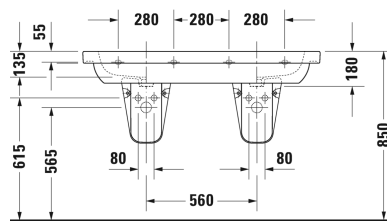

D-Code Double washbasin, double furniture washbasin #
 03481200002 / 03481200302 / 03481200602

| < 1200 mm > |

Double washbasin, double furniture washbasin	Dimension	Weight	Order number
with overflow, with tap platform, underneath glazed, 1200 mm			
Colors			
00 White Alpin			
Variant			
●	1200 x 490 mm	36.100 kilogram	03481200002
● ● ●	1200 x 490 mm	36.100 kilogram	03481200302
☒	1200 x 490 mm	36.100 kilogram	03481200602
Infobox			
For mounting ceramics larger than 1200mm two sets of fixings #6951000000 are required			
Accessory			
Towel rail square tube 14 mm	1150 mm	0.800 kilogram	003033
Space saving siphon	1 1/4" mm	0.400 kilogram	005076
Suitable products			
Siphon cover for # 231065, 231060, 231055, 034265, 034285, 034210, 034812,			085718
Pedestal for # 231065, 231060, 231055, 034265, 034285, 034210, 034812,			086327
Vanity unit wall-mounted 1 pull-out compartment, for D-Code # 034812, 1150 x 455 mm	1150 x 455 mm		KT6669

All drawings contain the necessary measurements which are subject to standard tolerances. They are stated in mm and are non-binding. Exact measurements, in particular for customised installation scenarios, can only be taken from the finished ceramic piece.