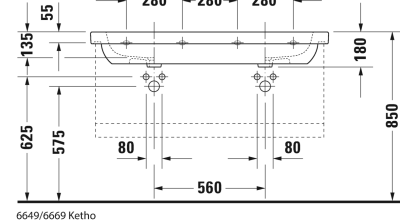

D-Code Double washbasin, double furniture washbasin #
 03481200002 / 03481200302 / 03481200602

| < 1200 mm > |

Double washbasin, double furniture washbasin	Dimension	Weight	Order number
with overflow, with tap platform, underneath glazed, 1200 mm			
Colors			
00 White Alpin			
Variant			
●	1200 x 490 mm	36.100 kilogram	03481200002
● ● ●	1200 x 490 mm	36.100 kilogram	03481200302
☒	1200 x 490 mm	36.100 kilogram	03481200602
Infobox			
For mounting ceramics larger than 1200mm two sets of fixings #6951000000 are required			
Accessory			
Towel rail square tube 14 mm	1150 mm	0.800 kilogram	003033
Space saving siphon	1 1/4" mm	0.400 kilogram	005076
Suitable products			
Siphon cover for # 231065, 231060, 231055, 034265, 034285, 034210, 034812,			085718
Pedestal for # 231065, 231060, 231055, 034265, 034285, 034210, 034812,			086327
Vanity unit wall-mounted 1 pull-out compartment, for D-Code # 034812, 1150 x 455 mm	1150 x 455 mm		KT6669

All drawings contain the necessary measurements which are subject to standard tolerances. They are stated in mm and are non-binding. Exact measurements, in particular for customised installation scenarios, can only be taken from the finished ceramic piece.